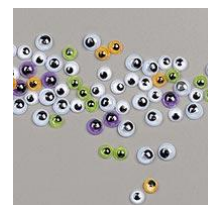

# 12 WEEKS OF HALLOWEEN

Week 6:  
Googly Eye Tree & Haunted House  
Candy Bag Topper

**Christy's Stamping Spot**

Christy Gridley Independent  
Stampin' Up! Demonstrator  
ChristysStampingSpot.com

## Week 6 – Googly Eye Tree & Haunted House Candy Bag Topper Inspiration Sheet

Basic Black 8-1/2" X 11"  
Cardstock  
[121045]  
\$8.75

Monster Bash Designer Series Paper  
[150447]  
\$11.50

Poppy Parade 8-1/2" X 11" Cardstock  
[119793]  
\$8.75

Very Vanilla 8-1/2" X 11" Cardstock  
[101650]  
\$9.75

Assorted Googly Eyes  
[150453]  
\$6.00

2" (5.1 Cm) Circle Punch  
[133782]  
\$18.00

Starburst Punch  
[143717]  
\$18.00

Paper Snips  
[103579]  
\$10.00