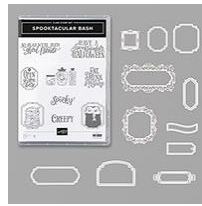

*Clear Tiny Treat Box

Very Vanilla cs

Gorgeous Grape

Tools:

Ornate Frames Dies

Stampin' Blends

Paper Snips

Bone Folder

Stampin' Sponge

Embellishments:

Pearl Basic Jewels

Magnolia Lane linen with white
edges ribbon

Adhesives:

Glue Dots

Tear & Tape

Stampin' Dimensionals

Project Details:

Clear Tiny Treat Box

Very Vanilla cs box wrap - 9" x 1 1/2"

Very Vanilla cs - image layer

Gorgeous Grape cs - ornate frame for image
layer

Very Vanilla cs chocolate wraps - 1" x 3 1/2"

cs = cardstock

Week 5 – A Wrapped Box of Mummy Chocolates Inspiration Sheet

Stampin' Up! Product Links to Christy's Online Store:

Clear Tiny Treat Boxes
[141699]
\$7.50

Spooktacular Bash Bundle
[153040]
\$48.50

Gray Granite Classic Stampin' Pad
[147118]
\$7.50