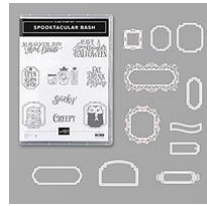

Spooktacular Bash Bundle
[153040]
$48.50